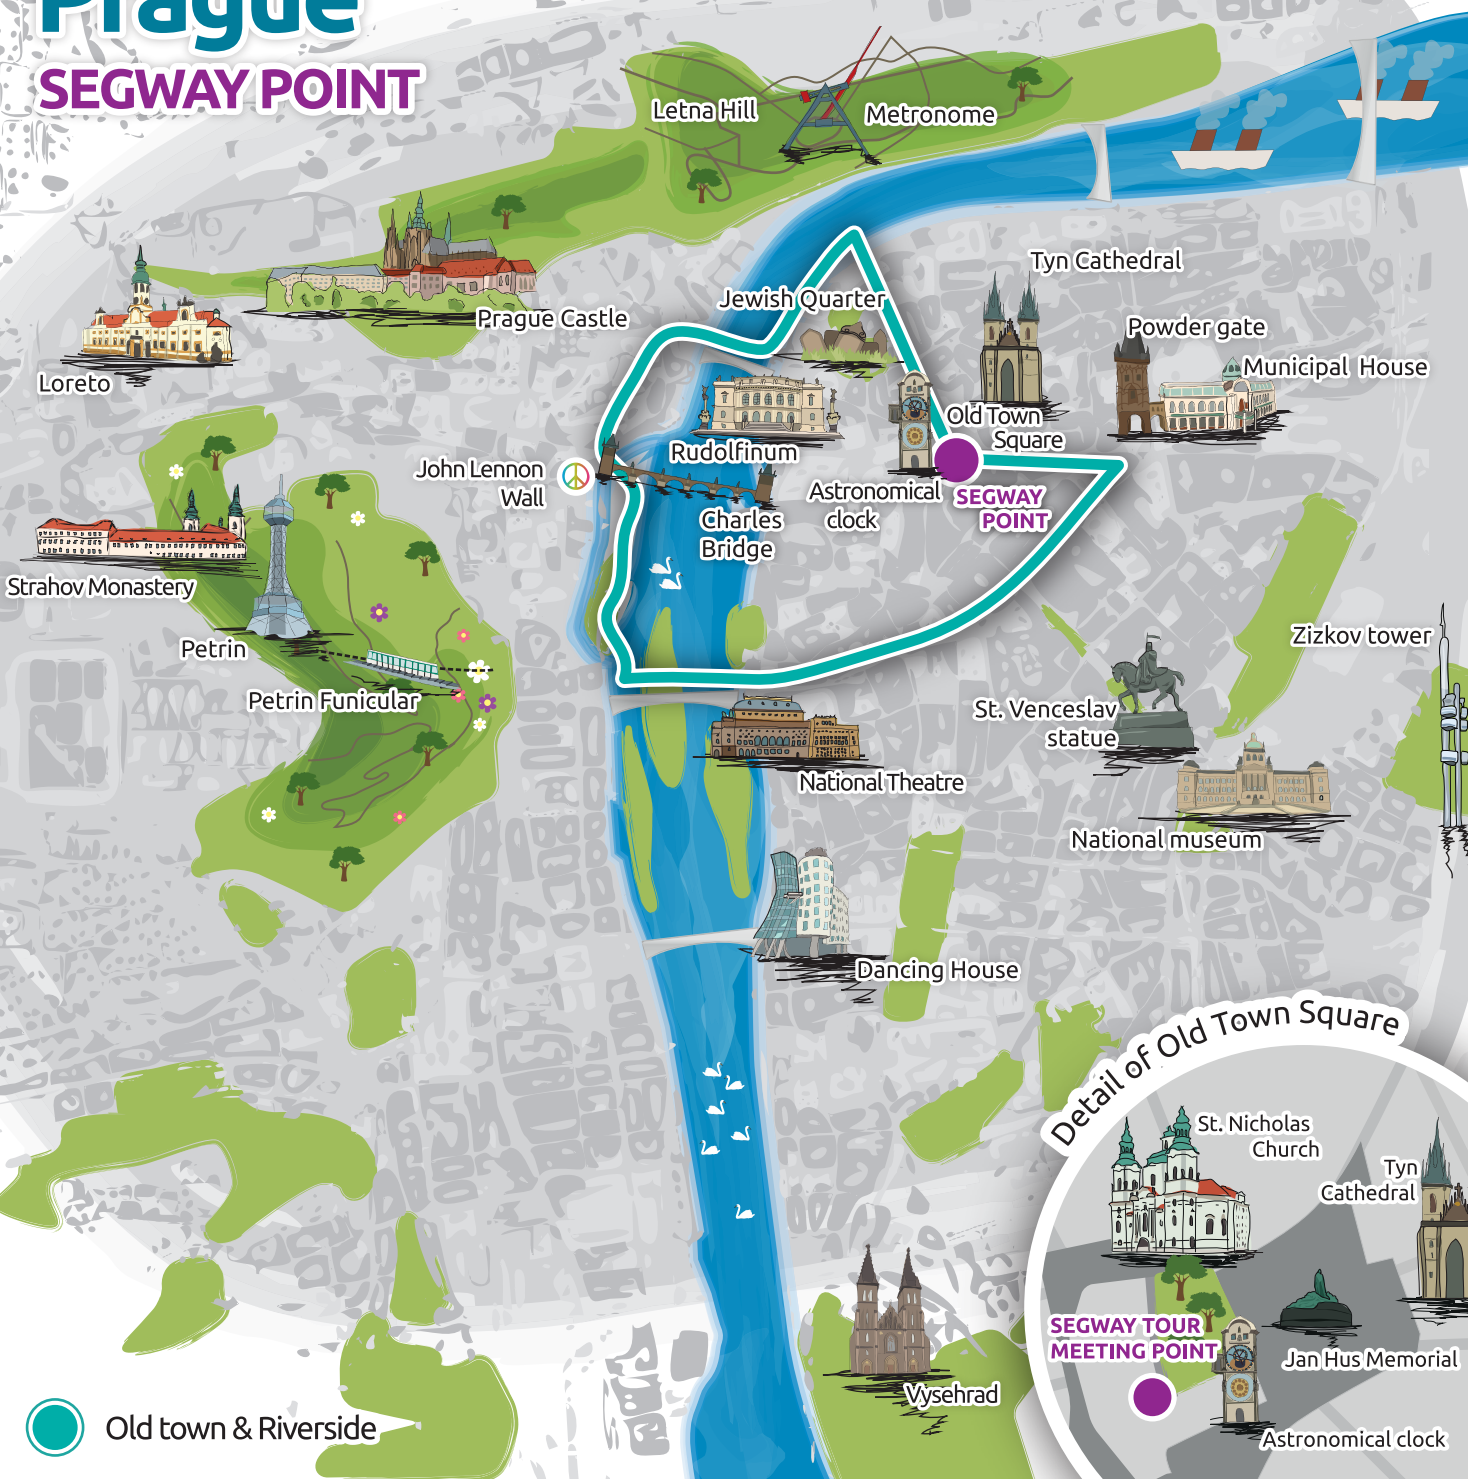

Prague

SEGWAY POINT

Letna Hill

Metronome

Prague Castle

Jewish Quarter

Tyn Cathedral

Loreto

Powder gate

Municipal House

John Lennon Wall

Rudolfinum

Old Town Square

SEGWAY POINT

Astronomical clock

Charles Bridge

Strahov Monastery

Petrin

Petrin Funicular

Zizkov tower

St. Venceslav statue

National Theatre

National museum

Dancing House

Detail of Old Town Square

St. Nicholas Church

Tyn Cathedral

SEGWAY TOUR MEETING POINT

Jan Hus Memorial

Astronomical clock

Old town & Riverside

Vysehrad